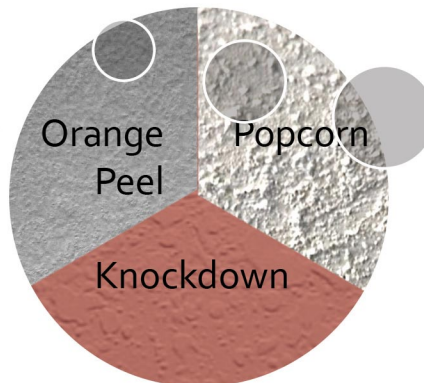

Texture Paint Finishes