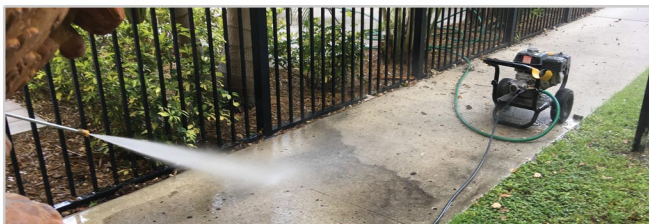

Benefit Central Florida Texture & Painting valuable expertise to protect siding & trims, increasing the value of your home.

PRESSURE WASHING

TEXTURE

ALL Textures

Knockdown Wall, Orange Peel, Popcorn Ceiling, Flat Finishes